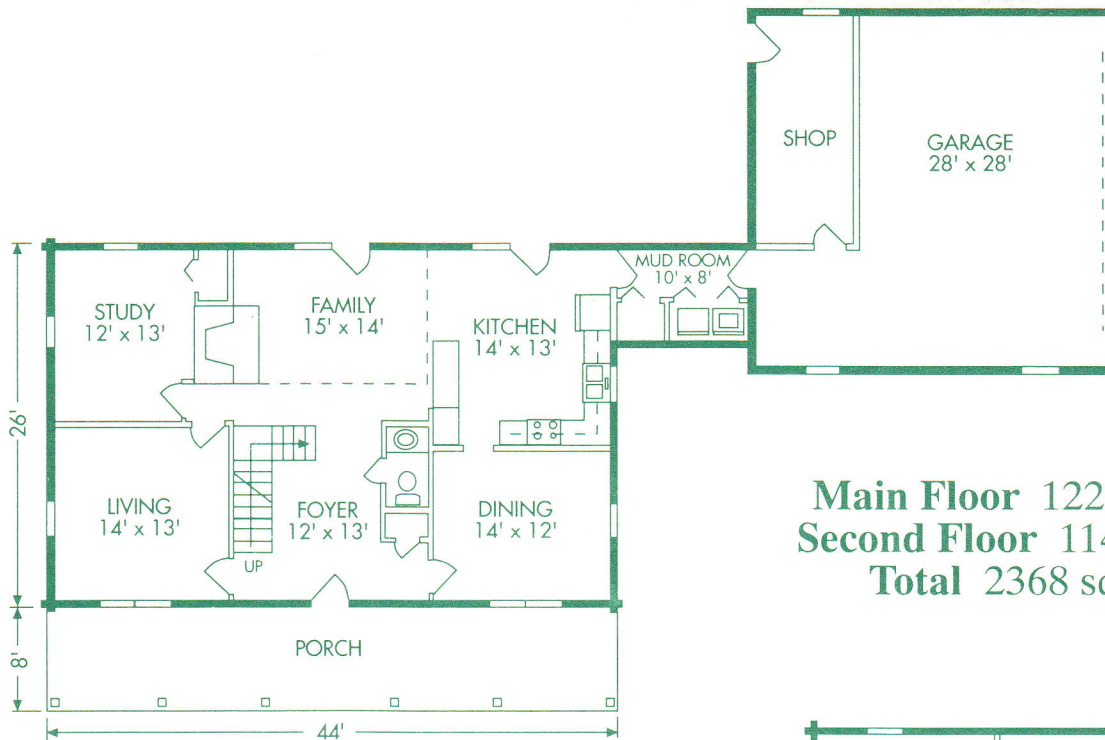

Cornerstone

Main Floor 1224 square feet
Second Floor 1144 square feet
Total 2368 square feet

MAIN FLOOR

SECOND FLOOR