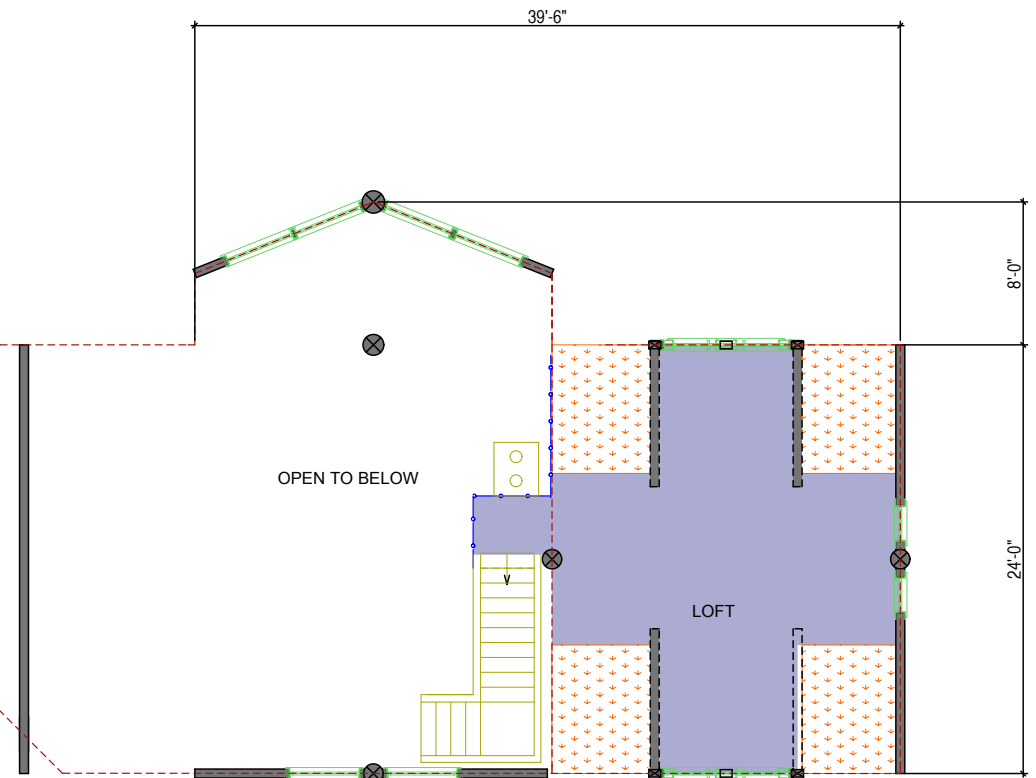

FIRST FLOOR PLAN
 AREA: 2170 SQ.FT.

© COPYRIGHT
**SUMMIT LOG &
 TIMBER HOMES**

SECOND FLOOR PLAN

AREA: 321 SQ. FT.

© COPYRIGHT
**SUMMIT LOG &
 TIMBER HOMES**