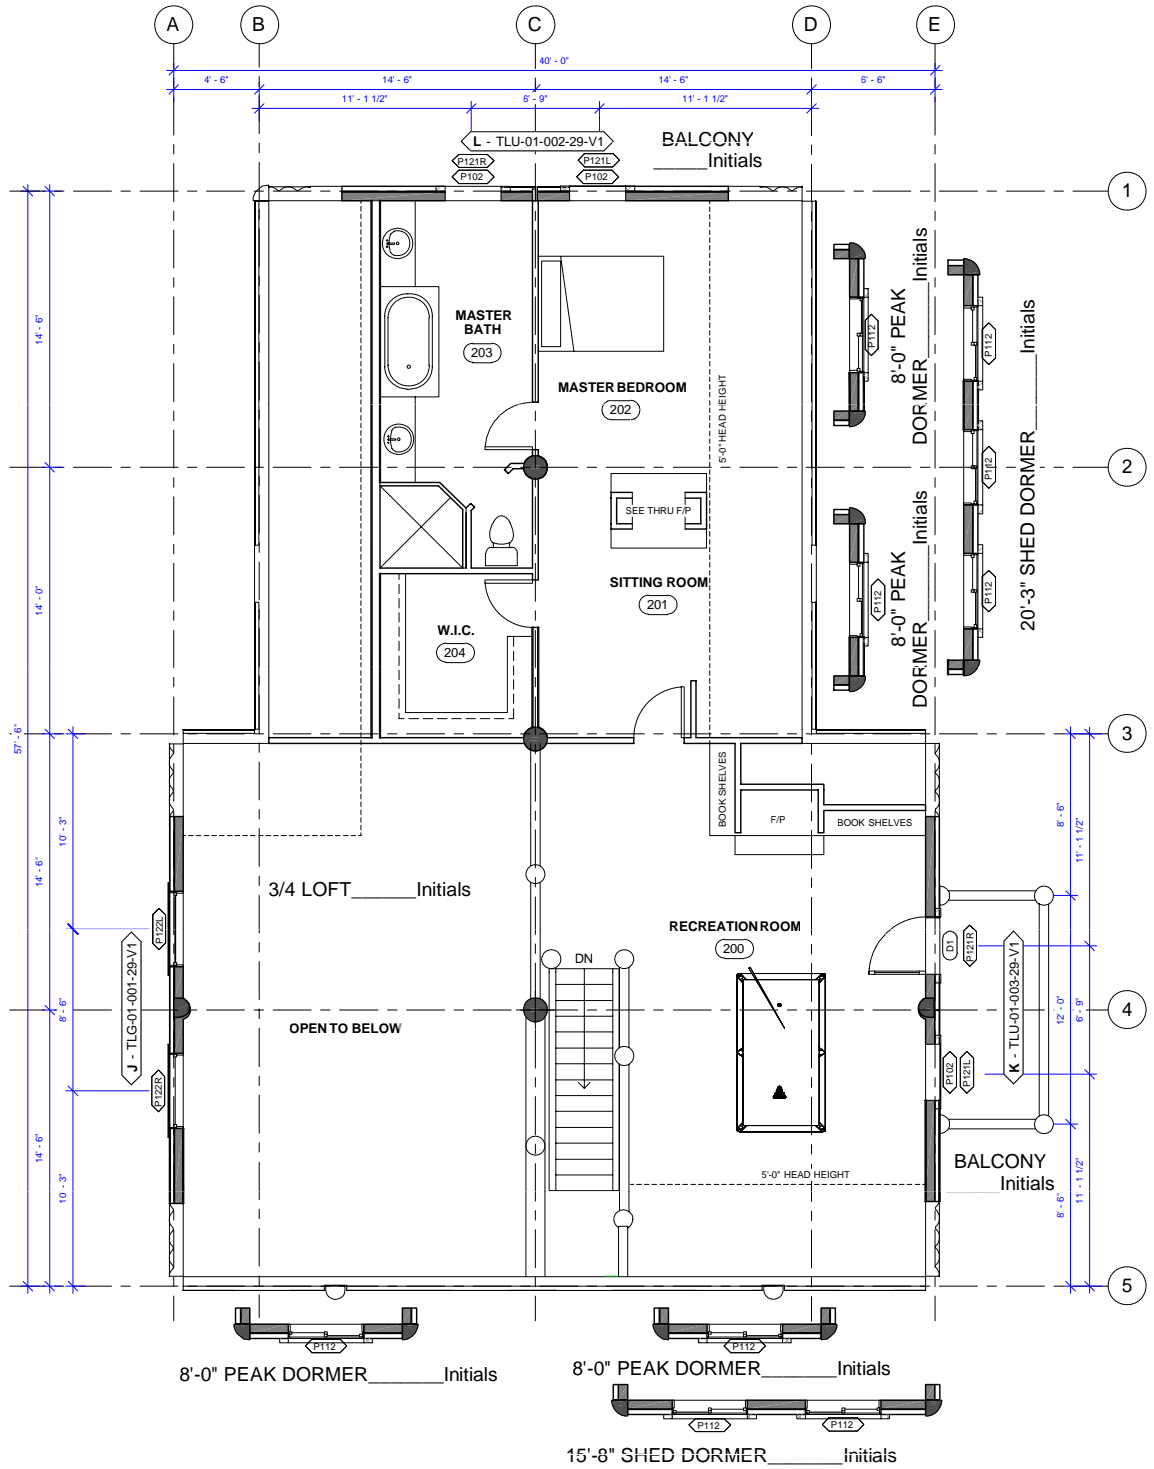

V. 5.0

NOTE:

FULL HEIGHT CHIMNEY MAY CONFLICT WITH PEAK DORMER

OPTIONS SHOWN
 BALCONY
 DORMER
 OPTIONS AVAILABLE
 DORMERS SHOWN
 WINDOW FEATURE WALL

Whisper Creek

ELK RIDGE LOFTED 3

SCALE: 1" = 10'-0"

1046 SQ FT (> 5 FT)
 1363 SQ FT TOTAL

V. 5.0

NOTE:

FULL HEIGHT CHIMNEY MAY CONFLICT WITH PEAK DORMER

OPTIONS SHOWN
BALCONY
DORMER
OPTIONS AVAILABLE
DORMERS SHOWN
WINDOW FEATURE WALL

1176 SQ FT (> 5 FT)
1363 SQ FT TOTAL

Whisper Creek
ELK RIDGE LOFTED 4

SCALE: 1" = 10'-0"

V. 5.0

WINDOW FEATURE WALL

NOTE:

FULL HEIGHT CHIMNEY MAY CONFLICT WITH PEAK DORMER

OPTIONS SHOWN
BALCONY

OPTIONS AVAILABLE
DORMERS SHOWN
WINDOW FEATURE WALL

**Whisper Creek
ELK RIDGE LOFTED 6**

SCALE: 1" = 10'-0"

V. 5.0

981 SQ FT (> 5 FT)
1363 SQ FT TOTAL