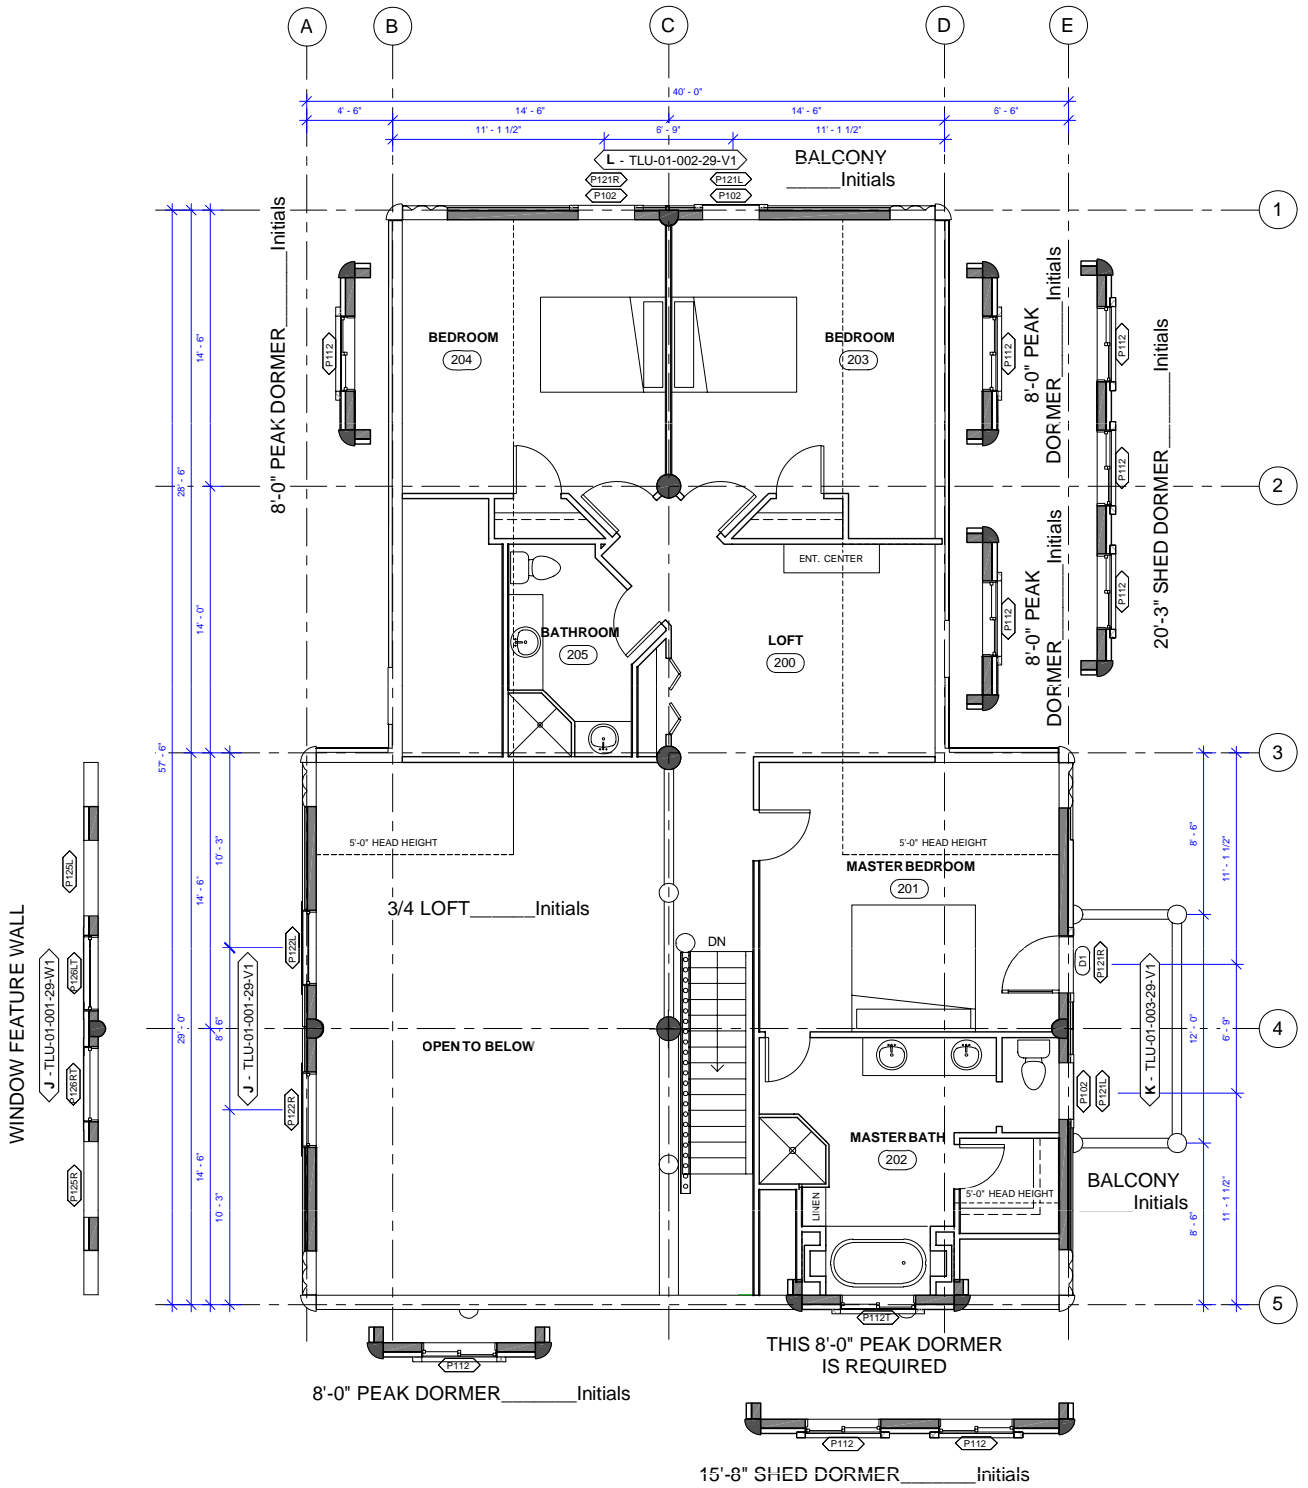

NOTE:

FULL HEIGHT CHIMNEY MAY CONFLICT WITH PEAK DORMER

OPTIONS SHOWN
BALCONY

OPTIONS AVAILABLE
DORMERS SHOWN
WINDOW FEATURE WALL

1040 SQ FT (> 5 FT)
1363 SQ FT TOTAL

Whisper Creek

ELK RIDGE LOFTED 1

SCALE: 1" = 10'-0"

V. 5.0

NOTE:

FULL HEIGHT CHIMNEY MAY CONFLICT WITH PEAK DORMER

OPTIONS SHOWN
 BALCONY
 DORMER
 OPTIONS AVAILABLE
 DORMERS SHOWN
 WINDOW FEATURE WALL

Whisper Creek

ELK RIDGE LOFTED 3

SCALE: 1" = 10'-0"

1046 SQ FT (> 5 FT)
 1363 SQ FT TOTAL

V. 5.0

NOTE:

FULL HEIGHT CHIMNEY MAY CONFLICT WITH PEAK DORMER

OPTIONS SHOWN
BALCONY
DORMER
OPTIONS AVAILABLE
DORMERS SHOWN
WINDOW FEATURE WALL

1176 SQ FT (> 5 FT)
1363 SQ FT TOTAL

Whisper Creek
ELK RIDGE LOFTED 4

SCALE: 1" = 10'-0"

V. 5.0

981 SQ FT (> 5 FT)
1363 SQ FT TOTAL