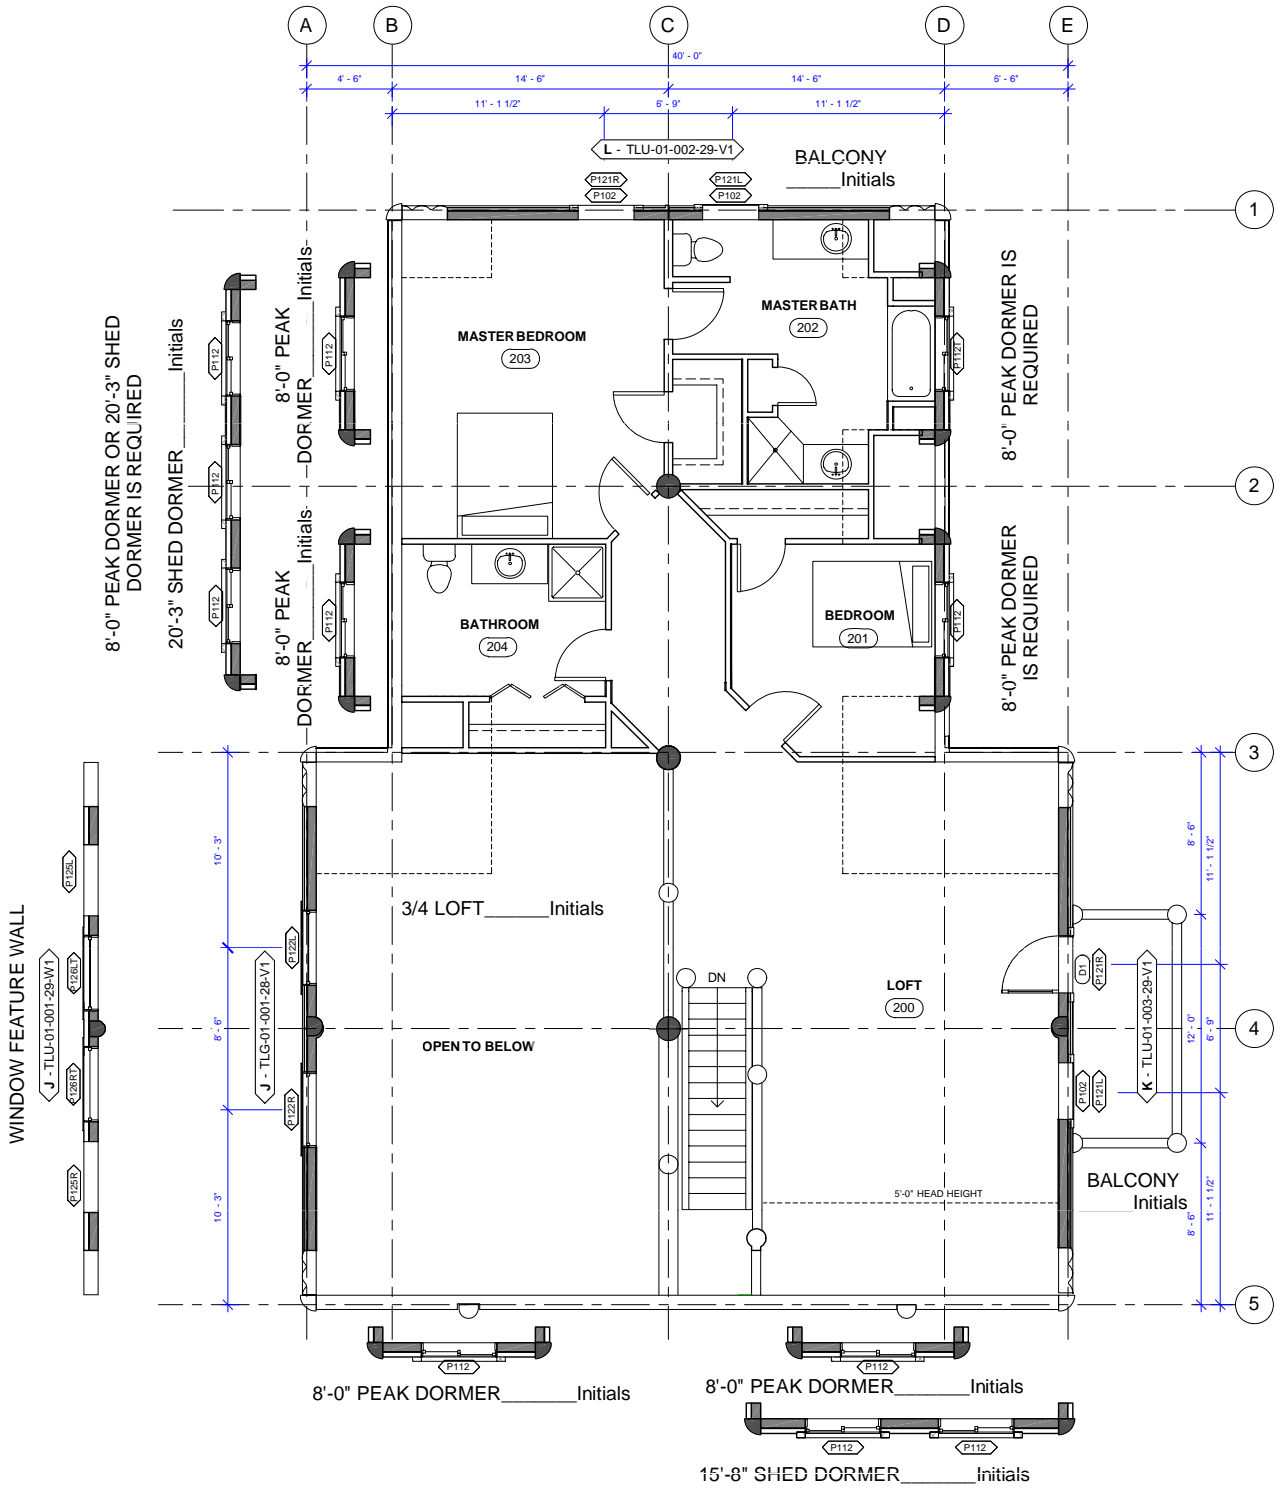

NOTE:

FULL HEIGHT CHIMNEY MAY CONFLICT WITH PEAK DORMER

OPTIONS SHOWN
BALCONY

OPTIONS AVAILABLE
DORMERS SHOWN
WINDOW FEATURE WALL

1040 SQ FT (> 5 FT)
1363 SQ FT TOTAL

Whisper Creek

ELK RIDGE LOFTED 1

SCALE: 1" = 10'-0"

V. 5.0

NOTE:

FULL HEIGHT CHIMNEY MAY CONFLICT WITH PEAK DORMER

OPTIONS SHOWN
 BALCONY
 DORMER
 OPTIONS AVAILABLE
 DORMERS SHOWN
 WINDOW FEATURE WALL

Whisper Creek

ELK RIDGE LOFTED 3

SCALE: 1" = 10'-0"

1046 SQ FT (> 5 FT)
 1363 SQ FT TOTAL

V. 5.0

NOTE:

FULL HEIGHT CHIMNEY MAY CONFLICT WITH PEAK DORMER

OPTIONS SHOWN
BALCONY
DORMER
OPTIONS AVAILABLE
DORMERS SHOWN
WINDOW FEATURE WALL

1176 SQ FT (> 5 FT)
1363 SQ FT TOTAL

Whisper Creek
ELK RIDGE LOFTED 4

SCALE: 1" = 10'-0"

V. 5.0

981 SQ FT (> 5 FT)
1363 SQ FT TOTAL